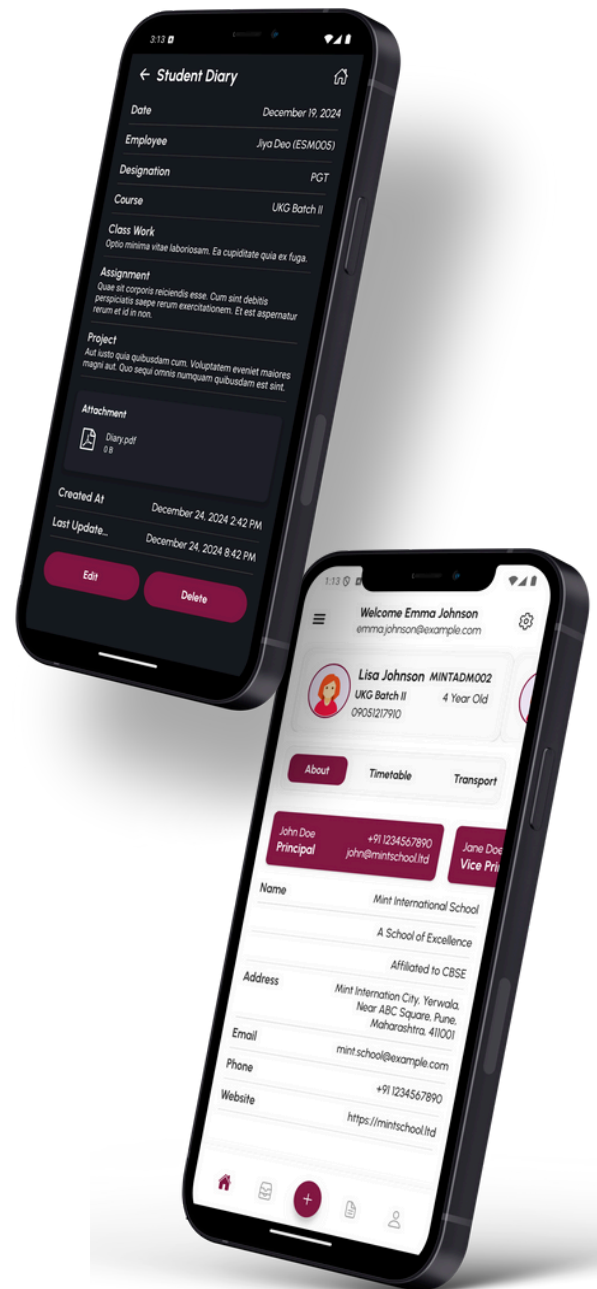

OPERATIONS

- Library
- Inventory
- Transport
- Hostel Management
- Helpdesk & Ticket
- Multi Level Approval

COMMUNICATION

- Mobile Apps (Android & iOS)
- SMS, Email, WhatsApp
- Push Notifications
- Announcements
- Reports & Insights
- Parent & Staff Portals

Serving schools of every size with the most complete ERP ecosystem.

FEATURES THAT PUT **TECHOVEN** FAR AHEAD OF TYPICAL ERPS.

- ✓ **Lightning-fast Global Search**
Find any student, employee within seconds.
- ✓ **Shortcuts for Instant Navigation**
Move across modules instantly using keyboard.
- ✓ **Lightweight yet Powerful**
Fast to load, yet equipped with features your school needs.
- ✓ **Impersonation to Assist Users**
Login as user without requesting credentials.
- ✓ **Custom Roles & 600+ Permissions**
Control exactly what each role can access or perform.
- ✓ **Bulk Data Import**
Migrate all old data using Excel templates in minutes.
- ✓ **Multi-branch Support**
Manage multiple branches with shared data & reporting.
- ✓ **Optimized Performance**
Better performance on slow networks & low-end devices.
- ✓ **Android & iOS Mobile Apps**
Single mobile App for students, parents, and teachers.
- ✓ **Notifications & Alerts**
Send notification for fees, attendance, approvals, exams.
- ✓ **Auto Backups & Security**
Your data stays protected with daily automatic backups.