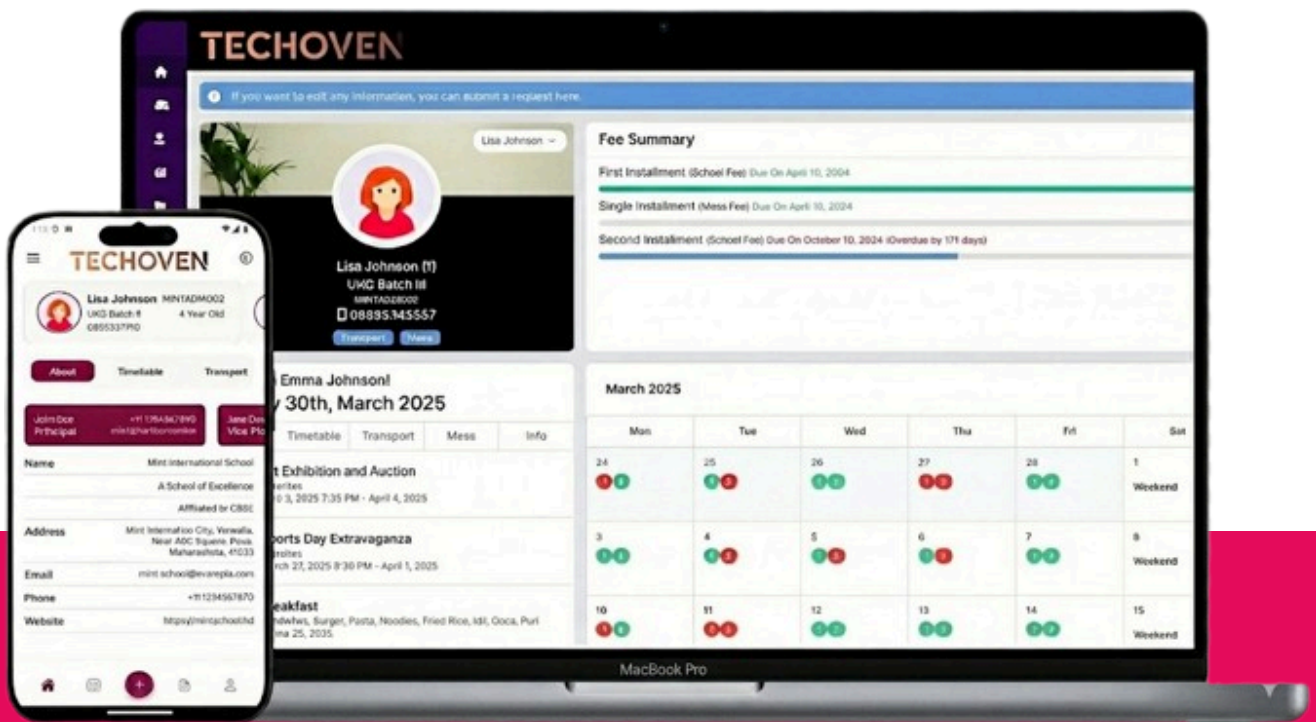

TECHOVEN

Most Comprehensive School ERP Solution

SMART. FAST. RELIABLE.

THE ERP TRUSTED BY AMBITIOUS SCHOOLS

Upgrade your school operations with a fast, reliable, fully white-labeled School ERP built for real-world needs.

www.techoven.co.in
business@techoven.co.in

Schools don't struggle because of poor staff. They struggle because of poor systems. Most schools work hard but still face delays, errors, and communication gaps because their systems are scattered or outdated. TechOven fixes the root problem. TechOven removes manual workload, eliminates fee leakage, improves transparency, and keeps every department aligned and accountable.