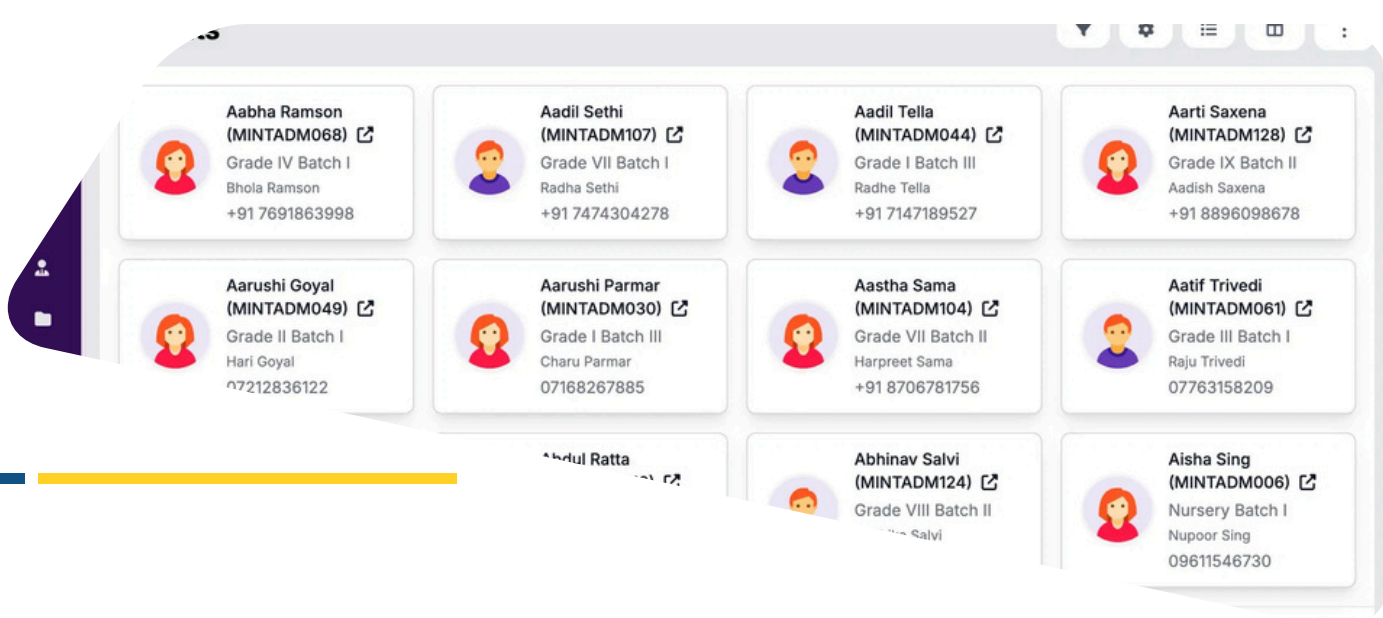

Schools don't struggle because of poor staff. They struggle because of poor systems. Most schools work hard but still face delays, errors, and communication gaps because their systems are scattered or outdated. TechOven fixes the root problem. TechOven removes manual workload, eliminates fee leakage, improves transparency, and keeps every department aligned and accountable.

Maths 4 batch(es)	Class - VIII Section B	140	113	26	80.71%	51.34%	Aarakshya Sahu	Tarun Bhaskar
	Class - VIII Section C						30/30 (100%)	0/30 (0%)
	Class - IX Section A							

Batch-wise Performance Analysis						
Teaching effectiveness across batches						
RANK	BATCH	SUBJECTS TAUGHT	STUDENTS	PASS %	AVG %	STATUS
1	Class - VIII - Section C ★ Best Performance	Maths 1 subject(s)	36	80.56%	55%	Average
2	Class - VIII - Section B	Maths 1 subject(s)	33	78.79%	52.02%	Average
3	Class - IX - Section A	Maths 1 subject(s)	38	84.21%	51.23%	Average
4	Class - VIII - Section A	Maths 1 subject(s)	33	78.79%	46.67%	Average

Subject-Batch Performance Matrix						
Detailed view of each subject-batch combination						
SUBJECT	BATCH	STUDENTS	PASSED	FAILED	PASS %	AVG %